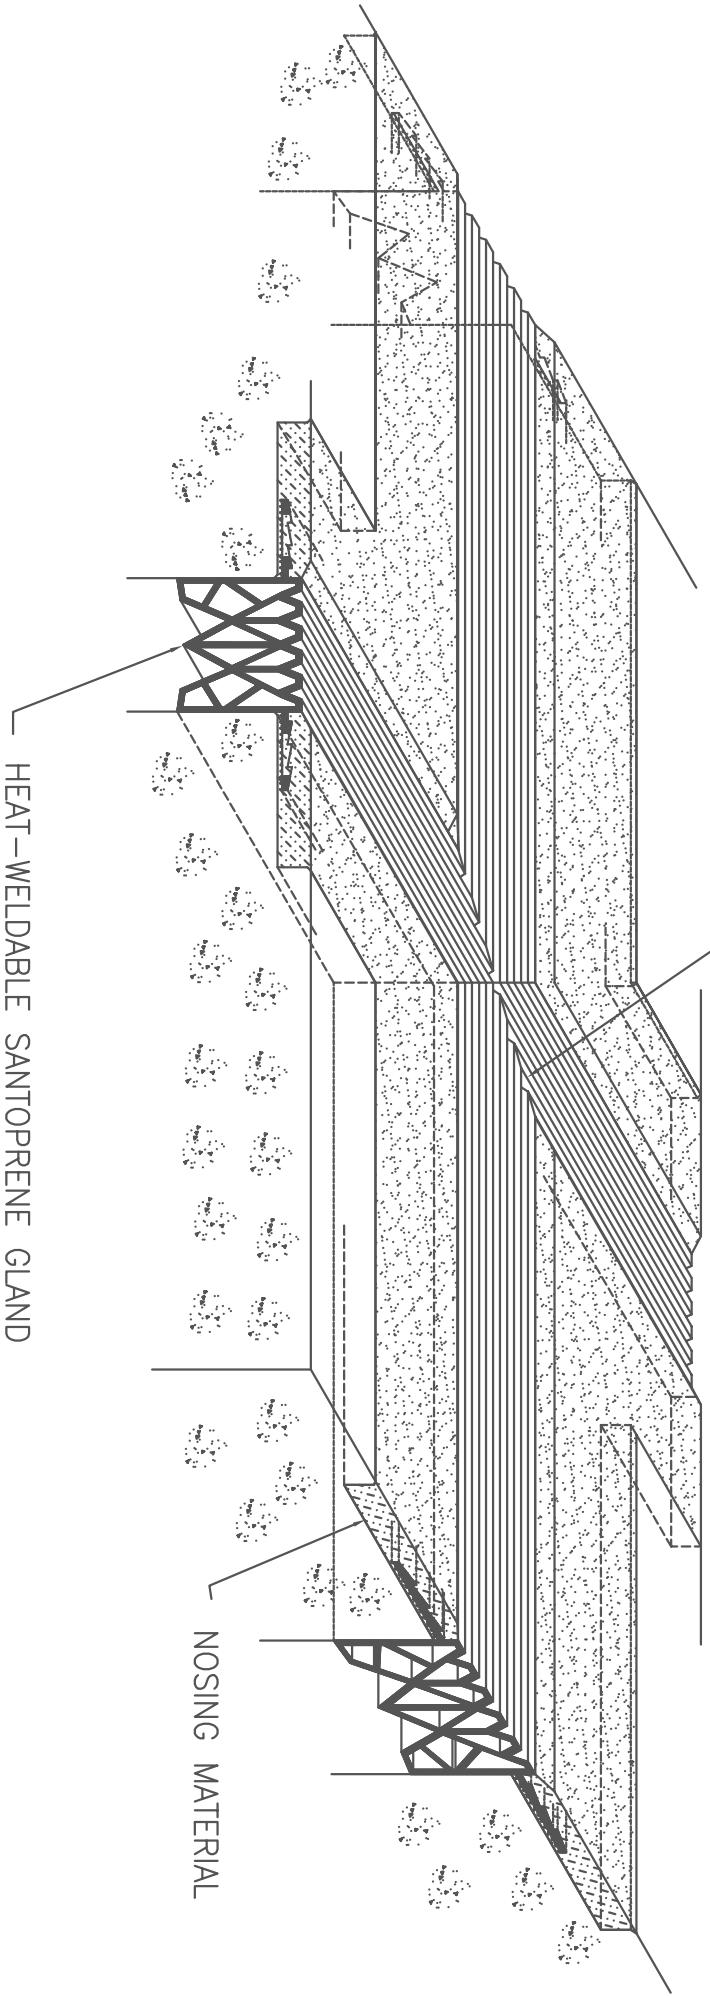

FACTORY FABRICATED 90 DEG.
CROSS TRANSITION

CD-ROM VERSION 3 FILENAME: 500CrossAxon

EMSEAL JOINT SYSTEMS LTD.

THERMAFLEX TCR 500 90 DEG. CROSS TRANSITION

Copyright © 1994, by EMSEAL
Joint Systems, Ltd. All rights
reserved.

DRAWN	DATE:	SCALE:	DRAWING
BY: MH	8/11/97	NTS	No:
PART NUMBER: 005-0-00-00			

C:\DETAILS\THERM\TCR\500